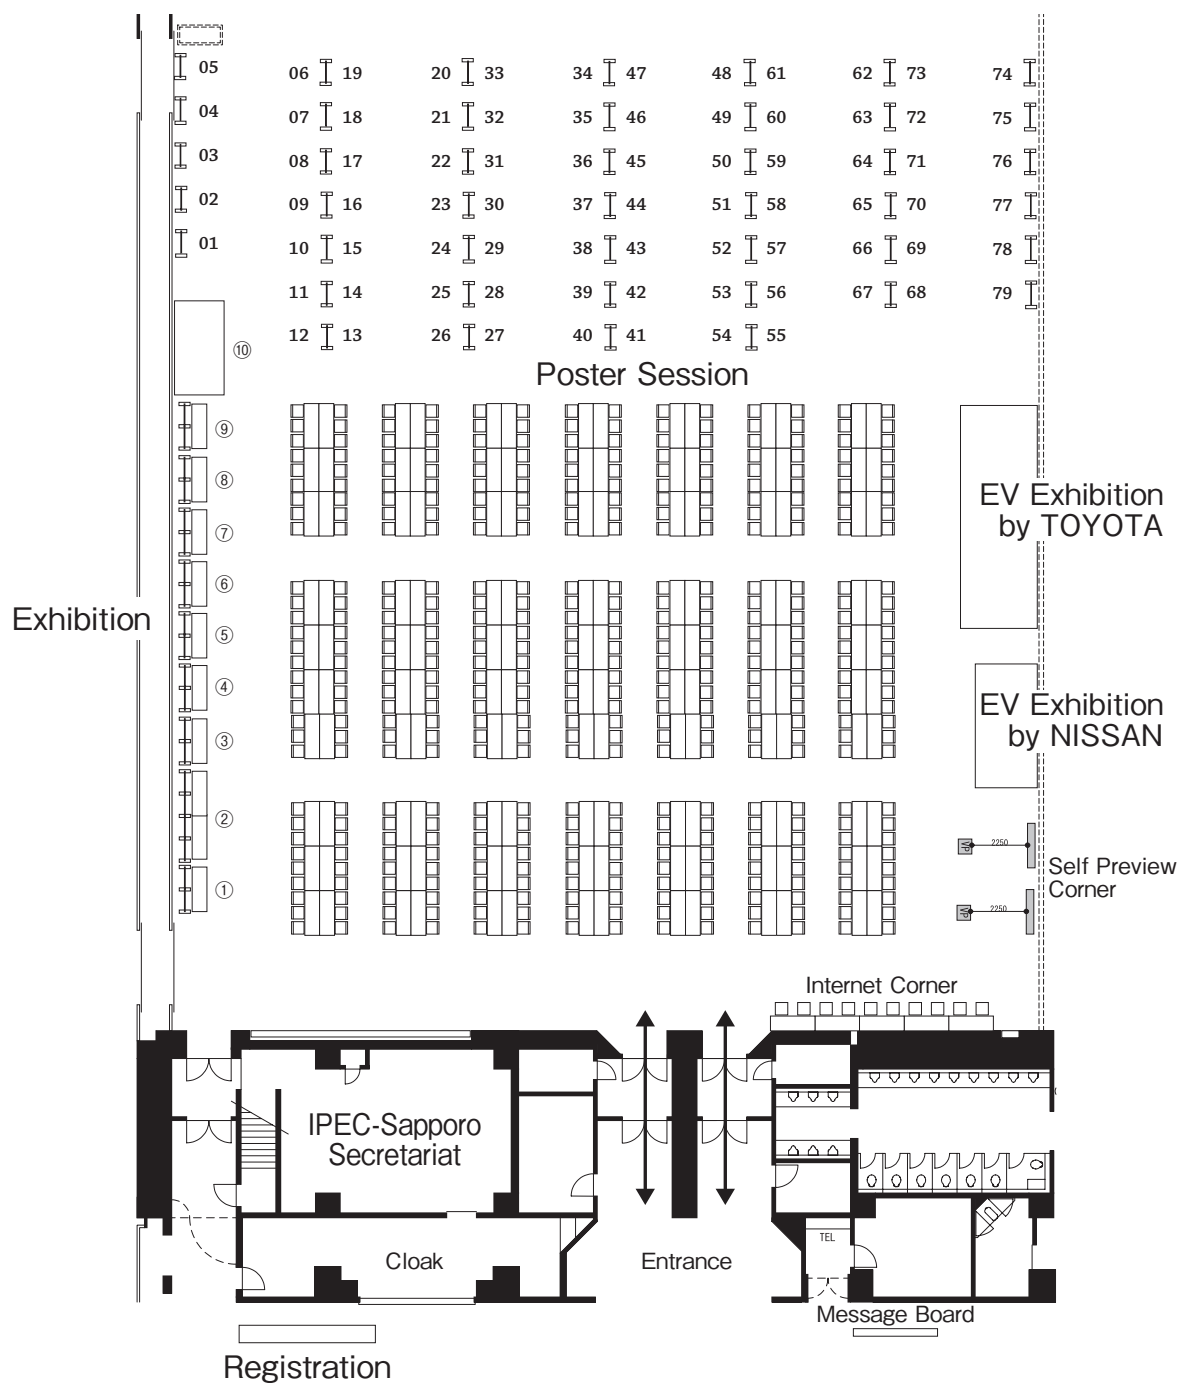

Main Hall

List of Exhibitors

- | | |
|--|---|
| ① Toshiba Mitsubishi-Electric Industrial Systems Corporation | ⑥ WILEY-BLACKWELL |
| ② KESCO / Plexim, GmbH | ⑦ Myway Corporation |
| ③ NEAT Co., Ltd. | ⑧ JSOL Corporation |
| ④ Motion System Tech Inc | ⑨ New Energy and Industrial Technology Development Organization (NEDO) |
| ⑤ Fuji Electric Systems Co., Ltd. | ⑩ ICPE 2011-ECCE Asia
- 2011 IEEE 8th International Conference on Power Electronics -
ECCE Asia |